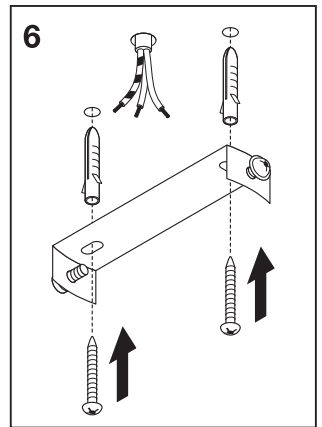

LED SPOT GU10

	EAN	W	W _{max.} (LED)	Im light source	Im output	K	⊖ (°C)	V~	mA	Hz	DF	∠ (°)	
LED SPOT 1X3.4W 927 GU10 BK	4099854474354	1x 3,4	1x 7	230	230	2700	-20... +40	220- 240	17	50/60	0.7	36	100000
LED SPOT 2X3.4W 927 GU10 BK	4099854474378	2x 3,4	2x 7	460	460	2700	-20... +40	220- 240	34	50/60	0.7	36	100000
LED SPOT 3X3.4W 927 GU10 BK	4099854474439	3x 3,4	3x 7	690	690	2700	-20... +40	220- 240	51	50/60	0.7	36	100000
LED SPOT 4X3.4W 927 GU10 BK	4099854474491	4x 3,4	4x 7	920	920	2700	-20... +40	220- 240	68	50/60	0.7	36	100000
LED SPOT 6X3.4W 927 GU10 BK	4099854474514	6x 3,4	6x 7	1380	1380	2700	-20... +40	220- 240	102	50/60	0.7	36	100000
LED SPOT 1X3.4W 927 GU10 WT	4099854474538	1x 3,4	1x 7	230	230	2700	-20... +40	220- 240	17	50/60	0.7	36	100000
LED SPOT 2X3.4W 927 GU10 WT	4099854474552	2x 3,4	2x 7	460	460	2700	-20... +40	220- 240	34	50/60	0.7	36	100000
LED SPOT 3X3.4W 927 GU10 WT	4099854474576	3x 3,4	3x 7	690	690	2700	-20... +40	220- 240	51	50/60	0.7	36	100000
LED SPOT 4X3.4W 927 GU10 WT	4099854474590	4x 3,4	4x 7	920	920	2700	-20... +40	220- 240	68	50/60	0.7	36	100000
LED SPOT 6X3.4W 927 GU10 WT	4099854474613	6x 3,4	6x 7	1380	1380	2700	-20... +40	220- 240	102	50/60	0.7	36	100000

					
	EAN	n		 QR code	ENERGY * X =
LED SPOT 1X3.4W 927 GU10 BK	4099854474354	1	AC45746		G
LED SPOT 2X3.4W 927 GU10 BK	4099854474378	2	AC45746		G
LED SPOT 3X3.4W 927 GU10 BK	4099854474439	3	AC45746		G
LED SPOT 4X3.4W 927 GU10 BK	4099854474491	4	AC45746		G
LED SPOT 6X3.4W 927 GU10 BK	4099854474514	6	AC45746		G
LED SPOT 1X3.4W 927 GU10 WT	4099854474538	1	AC45746		G
LED SPOT 2X3.4W 927 GU10 WT	4099854474552	2	AC45746		G
LED SPOT 3X3.4W 927 GU10 WT	4099854474576	3	AC45746		G
LED SPOT 4X3.4W 927 GU10 WT	4099854474590	4	AC45746		G