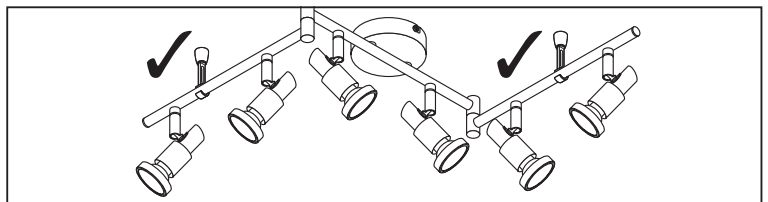

LED SPOT GU10

	EAN	W	W _{max.} (LED)	Im light source	Im output	K	⊖ (°C)	V~	mA	Hz	DF	∠ (°)	
LED SPOT 1X3.4W 927 GU10 BK	4099854474354	1x 3,4	1x 7	230	230	2700	-20... +40	220- 240	17	50/60	0.7	36	100000
LED SPOT 2X3.4W 927 GU10 BK	4099854474378	2x 3,4	2x 7	460	460	2700	-20... +40	220- 240	34	50/60	0.7	36	100000
LED SPOT 3X3.4W 927 GU10 BK	4099854474439	3x 3,4	3x 7	690	690	2700	-20... +40	220- 240	51	50/60	0.7	36	100000
LED SPOT 4X3.4W 927 GU10 BK	4099854474491	4x 3,4	4x 7	920	920	2700	-20... +40	220- 240	68	50/60	0.7	36	100000
LED SPOT 6X3.4W 927 GU10 BK	4099854474514	6x 3,4	6x 7	1380	1380	2700	-20... +40	220- 240	102	50/60	0.7	36	100000
LED SPOT 1X3.4W 927 GU10 WT	4099854474538	1x 3,4	1x 7	230	230	2700	-20... +40	220- 240	17	50/60	0.7	36	100000
LED SPOT 2X3.4W 927 GU10 WT	4099854474552	2x 3,4	2x 7	460	460	2700	-20... +40	220- 240	34	50/60	0.7	36	100000
LED SPOT 3X3.4W 927 GU10 WT	4099854474576	3x 3,4	3x 7	690	690	2700	-20... +40	220- 240	51	50/60	0.7	36	100000
LED SPOT 4X3.4W 927 GU10 WT	4099854474590	4x 3,4	4x 7	920	920	2700	-20... +40	220- 240	68	50/60	0.7	36	100000
LED SPOT 6X3.4W 927 GU10 WT	4099854474613	6x 3,4	6x 7	1380	1380	2700	-20... +40	220- 240	102	50/60	0.7	36	100000

					
	EAN	n		 QR code	ENERGY * X =
LED SPOT 1X3.4W 927 GU10 BK	4099854474354	1	AC45746		G
LED SPOT 2X3.4W 927 GU10 BK	4099854474378	2	AC45746		G
LED SPOT 3X3.4W 927 GU10 BK	4099854474439	3	AC45746		G
LED SPOT 4X3.4W 927 GU10 BK	4099854474491	4	AC45746		G
LED SPOT 6X3.4W 927 GU10 BK	4099854474514	6	AC45746		G
LED SPOT 1X3.4W 927 GU10 WT	4099854474538	1	AC45746		G
LED SPOT 2X3.4W 927 GU10 WT	4099854474552	2	AC45746		G
LED SPOT 3X3.4W 927 GU10 WT	4099854474576	3	AC45746		G
LED SPOT 4X3.4W 927 GU10 WT	4099854474590	4	AC45746		G