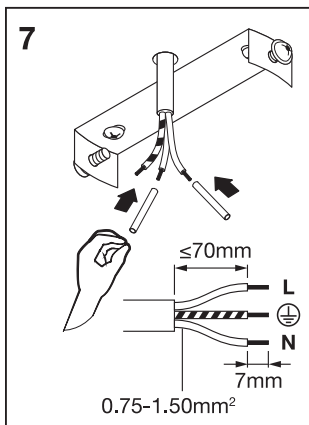

LED SPOT GU10

	EAN	W	W _{max.} (LED)	Im light source	Im output	K	⊖ (°C)	V~	mA	Hz	DF	∠ (°)	
LED SPOT 1X3.4W 927 GU10 BK	4099854474354	1x 3,4	1x 7	230	230	2700	-20... +40	220- 240	17	50/60	0.7	36	100000
LED SPOT 2X3.4W 927 GU10 BK	4099854474378	2x 3,4	2x 7	460	460	2700	-20... +40	220- 240	34	50/60	0.7	36	100000
LED SPOT 3X3.4W 927 GU10 BK	4099854474439	3x 3,4	3x 7	690	690	2700	-20... +40	220- 240	51	50/60	0.7	36	100000
LED SPOT 4X3.4W 927 GU10 BK	4099854474491	4x 3,4	4x 7	920	920	2700	-20... +40	220- 240	68	50/60	0.7	36	100000
LED SPOT 6X3.4W 927 GU10 BK	4099854474514	6x 3,4	6x 7	1380	1380	2700	-20... +40	220- 240	102	50/60	0.7	36	100000
LED SPOT 1X3.4W 927 GU10 WT	4099854474538	1x 3,4	1x 7	230	230	2700	-20... +40	220- 240	17	50/60	0.7	36	100000
LED SPOT 2X3.4W 927 GU10 WT	4099854474552	2x 3,4	2x 7	460	460	2700	-20... +40	220- 240	34	50/60	0.7	36	100000
LED SPOT 3X3.4W 927 GU10 WT	4099854474576	3x 3,4	3x 7	690	690	2700	-20... +40	220- 240	51	50/60	0.7	36	100000
LED SPOT 4X3.4W 927 GU10 WT	4099854474590	4x 3,4	4x 7	920	920	2700	-20... +40	220- 240	68	50/60	0.7	36	100000
LED SPOT 6X3.4W 927 GU10 WT	4099854474613	6x 3,4	6x 7	1380	1380	2700	-20... +40	220- 240	102	50/60	0.7	36	100000

					
	EAN	n		 QR code	ENERGY * X =
LED SPOT 1X3.4W 927 GU10 BK	4099854474354	1	AC45746		G
LED SPOT 2X3.4W 927 GU10 BK	4099854474378	2	AC45746		G
LED SPOT 3X3.4W 927 GU10 BK	4099854474439	3	AC45746		G
LED SPOT 4X3.4W 927 GU10 BK	4099854474491	4	AC45746		G
LED SPOT 6X3.4W 927 GU10 BK	4099854474514	6	AC45746		G
LED SPOT 1X3.4W 927 GU10 WT	4099854474538	1	AC45746		G
LED SPOT 2X3.4W 927 GU10 WT	4099854474552	2	AC45746		G
LED SPOT 3X3.4W 927 GU10 WT	4099854474576	3	AC45746		G
LED SPOT 4X3.4W 927 GU10 WT	4099854474590	4	AC45746		G