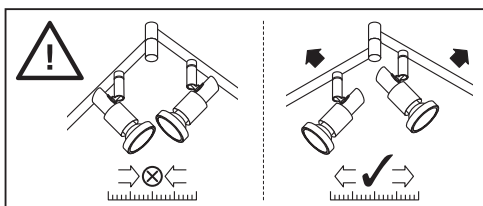

LED SPOT GU10

	EAN	W	W _{max.} (LED)	Im light source	Im output	K	⊖ (°C)	V~	mA	Hz	DF	∠ (°)	
LED SPOT 1X3.4W 927 GU10 BK	4099854474354	1x 3,4	1x 7	230	230	2700	-20... +40	220- 240	17	50/60	0.7	36	100000
LED SPOT 2X3.4W 927 GU10 BK	4099854474378	2x 3,4	2x 7	460	460	2700	-20... +40	220- 240	34	50/60	0.7	36	100000
LED SPOT 3X3.4W 927 GU10 BK	4099854474439	3x 3,4	3x 7	690	690	2700	-20... +40	220- 240	51	50/60	0.7	36	100000
LED SPOT 4X3.4W 927 GU10 BK	4099854474491	4x 3,4	4x 7	920	920	2700	-20... +40	220- 240	68	50/60	0.7	36	100000
LED SPOT 6X3.4W 927 GU10 BK	4099854474514	6x 3,4	6x 7	1380	1380	2700	-20... +40	220- 240	102	50/60	0.7	36	100000
LED SPOT 1X3.4W 927 GU10 WT	4099854474538	1x 3,4	1x 7	230	230	2700	-20... +40	220- 240	17	50/60	0.7	36	100000
LED SPOT 2X3.4W 927 GU10 WT	4099854474552	2x 3,4	2x 7	460	460	2700	-20... +40	220- 240	34	50/60	0.7	36	100000
LED SPOT 3X3.4W 927 GU10 WT	4099854474576	3x 3,4	3x 7	690	690	2700	-20... +40	220- 240	51	50/60	0.7	36	100000
LED SPOT 4X3.4W 927 GU10 WT	4099854474590	4x 3,4	4x 7	920	920	2700	-20... +40	220- 240	68	50/60	0.7	36	100000
LED SPOT 6X3.4W 927 GU10 WT	4099854474613	6x 3,4	6x 7	1380	1380	2700	-20... +40	220- 240	102	50/60	0.7	36	100000

					
	EAN	n		 QR code	ENERGY * X =
LED SPOT 1X3.4W 927 GU10 BK	4099854474354	1	AC45746		G
LED SPOT 2X3.4W 927 GU10 BK	4099854474378	2	AC45746		G
LED SPOT 3X3.4W 927 GU10 BK	4099854474439	3	AC45746		G
LED SPOT 4X3.4W 927 GU10 BK	4099854474491	4	AC45746		G
LED SPOT 6X3.4W 927 GU10 BK	4099854474514	6	AC45746		G
LED SPOT 1X3.4W 927 GU10 WT	4099854474538	1	AC45746		G
LED SPOT 2X3.4W 927 GU10 WT	4099854474552	2	AC45746		G
LED SPOT 3X3.4W 927 GU10 WT	4099854474576	3	AC45746		G
LED SPOT 4X3.4W 927 GU10 WT	4099854474590	4	AC45746		G