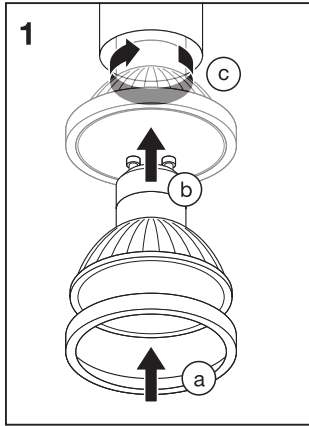

LED SPOT GU10

	EAN	W	W _{max.} (LED)	Im light source	Im output	K	⊖ (°C)	V~	mA	Hz	DF	∠ (°)	
LED SPOT 1X3.4W 927 GU10 BK	4099854474354	1x 3,4	1x 7	230	230	2700	-20... +40	220- 240	17	50/60	0.7	36	100000
LED SPOT 2X3.4W 927 GU10 BK	4099854474378	2x 3,4	2x 7	460	460	2700	-20... +40	220- 240	34	50/60	0.7	36	100000
LED SPOT 3X3.4W 927 GU10 BK	4099854474439	3x 3,4	3x 7	690	690	2700	-20... +40	220- 240	51	50/60	0.7	36	100000
LED SPOT 4X3.4W 927 GU10 BK	4099854474491	4x 3,4	4x 7	920	920	2700	-20... +40	220- 240	68	50/60	0.7	36	100000
LED SPOT 6X3.4W 927 GU10 BK	4099854474514	6x 3,4	6x 7	1380	1380	2700	-20... +40	220- 240	102	50/60	0.7	36	100000
LED SPOT 1X3.4W 927 GU10 WT	4099854474538	1x 3,4	1x 7	230	230	2700	-20... +40	220- 240	17	50/60	0.7	36	100000
LED SPOT 2X3.4W 927 GU10 WT	4099854474552	2x 3,4	2x 7	460	460	2700	-20... +40	220- 240	34	50/60	0.7	36	100000
LED SPOT 3X3.4W 927 GU10 WT	4099854474576	3x 3,4	3x 7	690	690	2700	-20... +40	220- 240	51	50/60	0.7	36	100000
LED SPOT 4X3.4W 927 GU10 WT	4099854474590	4x 3,4	4x 7	920	920	2700	-20... +40	220- 240	68	50/60	0.7	36	100000
LED SPOT 6X3.4W 927 GU10 WT	4099854474613	6x 3,4	6x 7	1380	1380	2700	-20... +40	220- 240	102	50/60	0.7	36	100000

					
	EAN	n		 QR code	ENERGY * X =
LED SPOT 1X3.4W 927 GU10 BK	4099854474354	1	AC45746		G
LED SPOT 2X3.4W 927 GU10 BK	4099854474378	2	AC45746		G
LED SPOT 3X3.4W 927 GU10 BK	4099854474439	3	AC45746		G
LED SPOT 4X3.4W 927 GU10 BK	4099854474491	4	AC45746		G
LED SPOT 6X3.4W 927 GU10 BK	4099854474514	6	AC45746		G
LED SPOT 1X3.4W 927 GU10 WT	4099854474538	1	AC45746		G
LED SPOT 2X3.4W 927 GU10 WT	4099854474552	2	AC45746		G
LED SPOT 3X3.4W 927 GU10 WT	4099854474576	3	AC45746		G
LED SPOT 4X3.4W 927 GU10 WT	4099854474590	4	AC45746		G