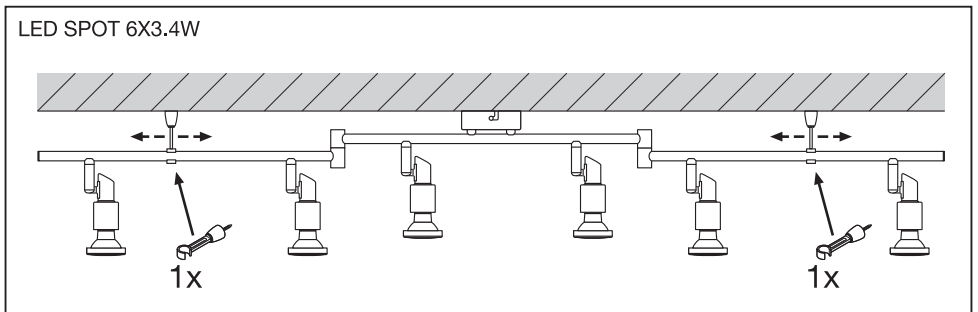

LED SPOT GU10

	EAN	W	W _{max.} (LED)	Im light source	Im output	K	⊖ (°C)	V~	mA	Hz	DF	∠ (°)	
LED SPOT 1X3.4W 927 GU10 BK	4099854474354	1x 3,4	1x 7	230	230	2700	-20... +40	220- 240	17	50/60	0.7	36	100000
LED SPOT 2X3.4W 927 GU10 BK	4099854474378	2x 3,4	2x 7	460	460	2700	-20... +40	220- 240	34	50/60	0.7	36	100000
LED SPOT 3X3.4W 927 GU10 BK	4099854474439	3x 3,4	3x 7	690	690	2700	-20... +40	220- 240	51	50/60	0.7	36	100000
LED SPOT 4X3.4W 927 GU10 BK	4099854474491	4x 3,4	4x 7	920	920	2700	-20... +40	220- 240	68	50/60	0.7	36	100000
LED SPOT 6X3.4W 927 GU10 BK	4099854474514	6x 3,4	6x 7	1380	1380	2700	-20... +40	220- 240	102	50/60	0.7	36	100000
LED SPOT 1X3.4W 927 GU10 WT	4099854474538	1x 3,4	1x 7	230	230	2700	-20... +40	220- 240	17	50/60	0.7	36	100000
LED SPOT 2X3.4W 927 GU10 WT	4099854474552	2x 3,4	2x 7	460	460	2700	-20... +40	220- 240	34	50/60	0.7	36	100000
LED SPOT 3X3.4W 927 GU10 WT	4099854474576	3x 3,4	3x 7	690	690	2700	-20... +40	220- 240	51	50/60	0.7	36	100000
LED SPOT 4X3.4W 927 GU10 WT	4099854474590	4x 3,4	4x 7	920	920	2700	-20... +40	220- 240	68	50/60	0.7	36	100000
LED SPOT 6X3.4W 927 GU10 WT	4099854474613	6x 3,4	6x 7	1380	1380	2700	-20... +40	220- 240	102	50/60	0.7	36	100000

					
	EAN	n		 QR code	ENERGY * X =
LED SPOT 1X3.4W 927 GU10 BK	4099854474354	1	AC45746		G
LED SPOT 2X3.4W 927 GU10 BK	4099854474378	2	AC45746		G
LED SPOT 3X3.4W 927 GU10 BK	4099854474439	3	AC45746		G
LED SPOT 4X3.4W 927 GU10 BK	4099854474491	4	AC45746		G
LED SPOT 6X3.4W 927 GU10 BK	4099854474514	6	AC45746		G
LED SPOT 1X3.4W 927 GU10 WT	4099854474538	1	AC45746		G
LED SPOT 2X3.4W 927 GU10 WT	4099854474552	2	AC45746		G
LED SPOT 3X3.4W 927 GU10 WT	4099854474576	3	AC45746		G
LED SPOT 4X3.4W 927 GU10 WT	4099854474590	4	AC45746		G