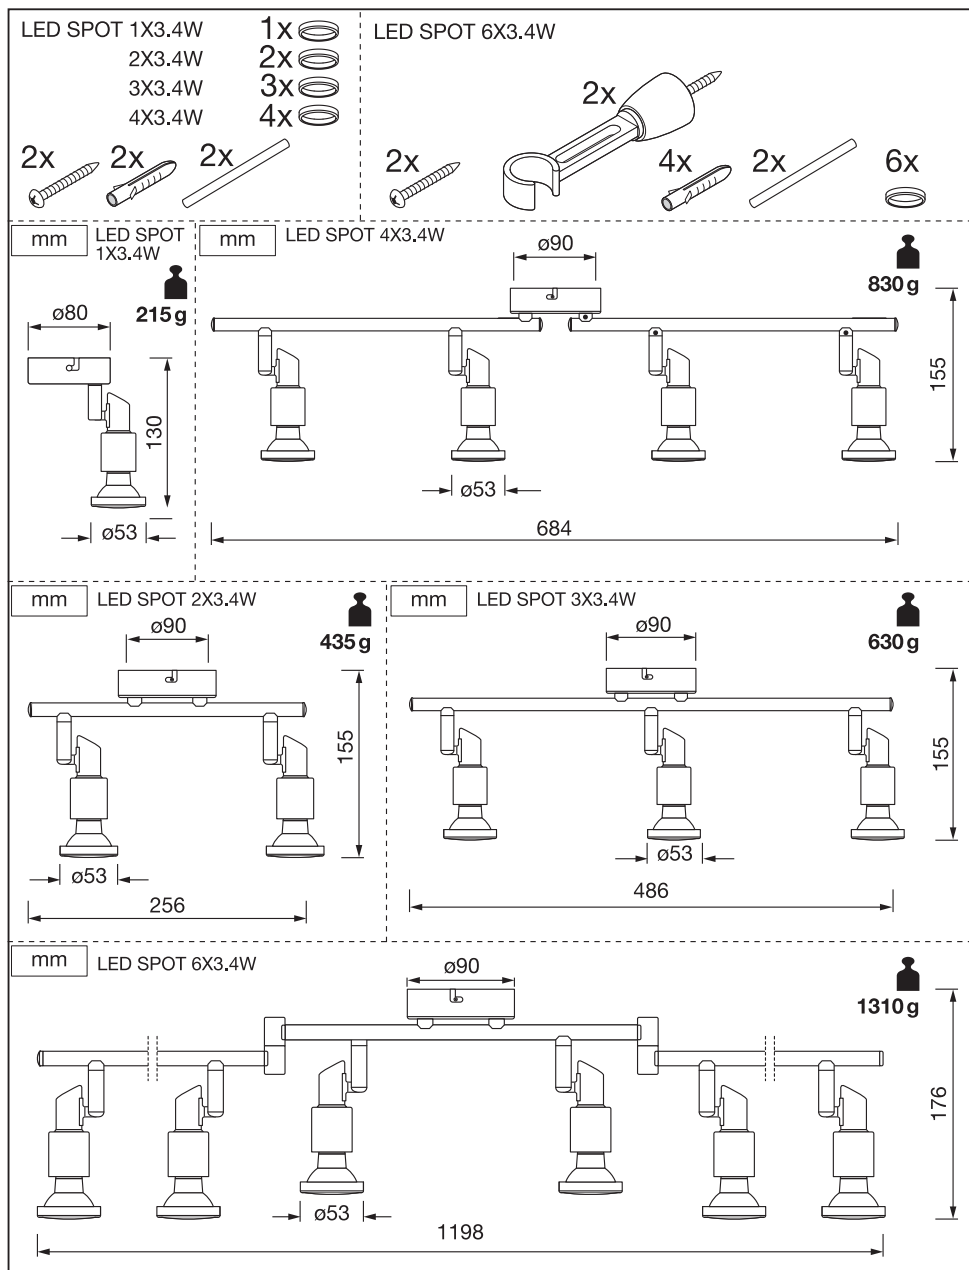

LED SPOT GU10

	EAN	W	W _{max.} (LED)	Im light source	Im output	K	⊖ (°C)	V~	mA	Hz	DF	∠ (°)	
LED SPOT 1X3.4W 927 GU10 BK	4099854474354	1x 3,4	1x 7	230	230	2700	-20... +40	220- 240	17	50/60	0.7	36	100000
LED SPOT 2X3.4W 927 GU10 BK	4099854474378	2x 3,4	2x 7	460	460	2700	-20... +40	220- 240	34	50/60	0.7	36	100000
LED SPOT 3X3.4W 927 GU10 BK	4099854474439	3x 3,4	3x 7	690	690	2700	-20... +40	220- 240	51	50/60	0.7	36	100000
LED SPOT 4X3.4W 927 GU10 BK	4099854474491	4x 3,4	4x 7	920	920	2700	-20... +40	220- 240	68	50/60	0.7	36	100000
LED SPOT 6X3.4W 927 GU10 BK	4099854474514	6x 3,4	6x 7	1380	1380	2700	-20... +40	220- 240	102	50/60	0.7	36	100000
LED SPOT 1X3.4W 927 GU10 WT	4099854474538	1x 3,4	1x 7	230	230	2700	-20... +40	220- 240	17	50/60	0.7	36	100000
LED SPOT 2X3.4W 927 GU10 WT	4099854474552	2x 3,4	2x 7	460	460	2700	-20... +40	220- 240	34	50/60	0.7	36	100000
LED SPOT 3X3.4W 927 GU10 WT	4099854474576	3x 3,4	3x 7	690	690	2700	-20... +40	220- 240	51	50/60	0.7	36	100000
LED SPOT 4X3.4W 927 GU10 WT	4099854474590	4x 3,4	4x 7	920	920	2700	-20... +40	220- 240	68	50/60	0.7	36	100000
LED SPOT 6X3.4W 927 GU10 WT	4099854474613	6x 3,4	6x 7	1380	1380	2700	-20... +40	220- 240	102	50/60	0.7	36	100000

					
	EAN	n		 QR code	ENERGY * X =
LED SPOT 1X3.4W 927 GU10 BK	4099854474354	1	AC45746		G
LED SPOT 2X3.4W 927 GU10 BK	4099854474378	2	AC45746		G
LED SPOT 3X3.4W 927 GU10 BK	4099854474439	3	AC45746		G
LED SPOT 4X3.4W 927 GU10 BK	4099854474491	4	AC45746		G
LED SPOT 6X3.4W 927 GU10 BK	4099854474514	6	AC45746		G
LED SPOT 1X3.4W 927 GU10 WT	4099854474538	1	AC45746		G
LED SPOT 2X3.4W 927 GU10 WT	4099854474552	2	AC45746		G
LED SPOT 3X3.4W 927 GU10 WT	4099854474576	3	AC45746		G
LED SPOT 4X3.4W 927 GU10 WT	4099854474590	4	AC45746		G