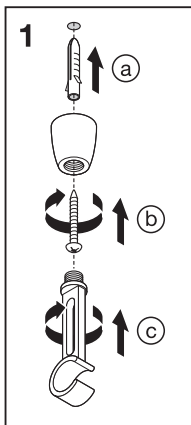

LED SPOT GU10

	EAN	W	W _{max.} (LED)	Im light source	Im output	K	⊖ (°C)	V~	mA	Hz	DF	∠ (°)	
LED SPOT 1X3.4W 927 GU10 BK	4099854474354	1x 3,4	1x 7	230	230	2700	-20... +40	220- 240	17	50/60	0.7	36	100000
LED SPOT 2X3.4W 927 GU10 BK	4099854474378	2x 3,4	2x 7	460	460	2700	-20... +40	220- 240	34	50/60	0.7	36	100000
LED SPOT 3X3.4W 927 GU10 BK	4099854474439	3x 3,4	3x 7	690	690	2700	-20... +40	220- 240	51	50/60	0.7	36	100000
LED SPOT 4X3.4W 927 GU10 BK	4099854474491	4x 3,4	4x 7	920	920	2700	-20... +40	220- 240	68	50/60	0.7	36	100000
LED SPOT 6X3.4W 927 GU10 BK	4099854474514	6x 3,4	6x 7	1380	1380	2700	-20... +40	220- 240	102	50/60	0.7	36	100000
LED SPOT 1X3.4W 927 GU10 WT	4099854474538	1x 3,4	1x 7	230	230	2700	-20... +40	220- 240	17	50/60	0.7	36	100000
LED SPOT 2X3.4W 927 GU10 WT	4099854474552	2x 3,4	2x 7	460	460	2700	-20... +40	220- 240	34	50/60	0.7	36	100000
LED SPOT 3X3.4W 927 GU10 WT	4099854474576	3x 3,4	3x 7	690	690	2700	-20... +40	220- 240	51	50/60	0.7	36	100000
LED SPOT 4X3.4W 927 GU10 WT	4099854474590	4x 3,4	4x 7	920	920	2700	-20... +40	220- 240	68	50/60	0.7	36	100000
LED SPOT 6X3.4W 927 GU10 WT	4099854474613	6x 3,4	6x 7	1380	1380	2700	-20... +40	220- 240	102	50/60	0.7	36	100000

					
	EAN	n		 QR code	ENERGY * X =
LED SPOT 1X3.4W 927 GU10 BK	4099854474354	1	AC45746		G
LED SPOT 2X3.4W 927 GU10 BK	4099854474378	2	AC45746		G
LED SPOT 3X3.4W 927 GU10 BK	4099854474439	3	AC45746		G
LED SPOT 4X3.4W 927 GU10 BK	4099854474491	4	AC45746		G
LED SPOT 6X3.4W 927 GU10 BK	4099854474514	6	AC45746		G
LED SPOT 1X3.4W 927 GU10 WT	4099854474538	1	AC45746		G
LED SPOT 2X3.4W 927 GU10 WT	4099854474552	2	AC45746		G
LED SPOT 3X3.4W 927 GU10 WT	4099854474576	3	AC45746		G
LED SPOT 4X3.4W 927 GU10 WT	4099854474590	4	AC45746		G