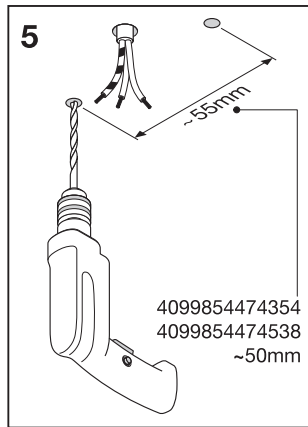

LED SPOT GU10

	EAN	W	W _{max.} (LED)	Im light source	Im output	K	⊖ (°C)	V~	mA	Hz	DF	∠ (°)	
LED SPOT 1X3.4W 927 GU10 BK	4099854474354	1x 3,4	1x 7	230	230	2700	-20... +40	220- 240	17	50/60	0.7	36	100000
LED SPOT 2X3.4W 927 GU10 BK	4099854474378	2x 3,4	2x 7	460	460	2700	-20... +40	220- 240	34	50/60	0.7	36	100000
LED SPOT 3X3.4W 927 GU10 BK	4099854474439	3x 3,4	3x 7	690	690	2700	-20... +40	220- 240	51	50/60	0.7	36	100000
LED SPOT 4X3.4W 927 GU10 BK	4099854474491	4x 3,4	4x 7	920	920	2700	-20... +40	220- 240	68	50/60	0.7	36	100000
LED SPOT 6X3.4W 927 GU10 BK	4099854474514	6x 3,4	6x 7	1380	1380	2700	-20... +40	220- 240	102	50/60	0.7	36	100000
LED SPOT 1X3.4W 927 GU10 WT	4099854474538	1x 3,4	1x 7	230	230	2700	-20... +40	220- 240	17	50/60	0.7	36	100000
LED SPOT 2X3.4W 927 GU10 WT	4099854474552	2x 3,4	2x 7	460	460	2700	-20... +40	220- 240	34	50/60	0.7	36	100000
LED SPOT 3X3.4W 927 GU10 WT	4099854474576	3x 3,4	3x 7	690	690	2700	-20... +40	220- 240	51	50/60	0.7	36	100000
LED SPOT 4X3.4W 927 GU10 WT	4099854474590	4x 3,4	4x 7	920	920	2700	-20... +40	220- 240	68	50/60	0.7	36	100000
LED SPOT 6X3.4W 927 GU10 WT	4099854474613	6x 3,4	6x 7	1380	1380	2700	-20... +40	220- 240	102	50/60	0.7	36	100000

					
	EAN	n		 QR code	ENERGY * X =
LED SPOT 1X3.4W 927 GU10 BK	4099854474354	1	AC45746		G
LED SPOT 2X3.4W 927 GU10 BK	4099854474378	2	AC45746		G
LED SPOT 3X3.4W 927 GU10 BK	4099854474439	3	AC45746		G
LED SPOT 4X3.4W 927 GU10 BK	4099854474491	4	AC45746		G
LED SPOT 6X3.4W 927 GU10 BK	4099854474514	6	AC45746		G
LED SPOT 1X3.4W 927 GU10 WT	4099854474538	1	AC45746		G
LED SPOT 2X3.4W 927 GU10 WT	4099854474552	2	AC45746		G
LED SPOT 3X3.4W 927 GU10 WT	4099854474576	3	AC45746		G
LED SPOT 4X3.4W 927 GU10 WT	4099854474590	4	AC45746		G